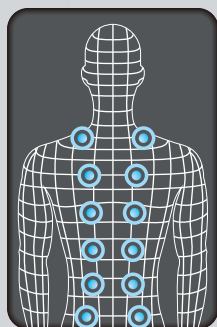

Live3D Massage™, massage arms made extendable, not only it feels closer to human massage, it enlarges intensity level and as well as coverage to your upper body.

As a result researched by NASA in US,
the posture at “Zero Gravity” is the ergonomic lying angle
with the minimum human pressure caused by gravity; simply speaking,
when the angle between human body and thigh is at $126^{\circ}+7^{\circ}$ elevation angle,
it is the most relaxed posture for all human body joints and muscles.

Over time, no matter what kind of posture,
joints and muscles will feel exhausted gradually.

In view of it, NASA developed a “Zero Gravity Theory”
according to ergonomic principles. The concept of Zero Gravity posture
is to distribute the body gravity into whole body as possible,
instead of being compressed locally. By doing so, the body will be at fully relaxed status.

NEW & Exclusive

Live3D Massage™

Your desire of human-like massage has finally come true on a massage chair.

The upper 2 rollers could extend up to 6 cm of extra dimension, in order to relieve stiffness on top of your shoulder and neck.

As for the lower 2 rollers, which are made in thumb shape, bringing the sensation to a greater level.

Body Navi+™

3D Zero Gravity Massage Chair is able to sense your body more accurate with its 3D motion massage rollers, the data then transferred and transformed as reference to deliver an all new level of great experience; robotic massage has never felt this close to human massage.