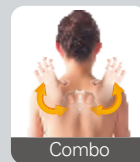

As for the lower 2 rollers, which are made in thumb shape, bringing the sensation to a greater level.

Body Navi+™

3D Zero Gravity Massage Chair is able to sense your body more accurate with its 3D motion massage rollers, the data then transferred and transformed as reference to deliver an all new level of great experience; robotic massage has never felt this close to human massage.

The sensational pleasure, and quality of robotic massage has fundamentally improved with Body Navi+™. the page of massage chair is re-written.

Massage Techniques

Kneading

Tapping

Shiatsu

Rolling

Combo

Combo+

3D Zero Gravity Massage Chair provides various techniques of massage, and programmed into hundreds of combination; gives you a technical therapist. There is also an option reserved for you, to manually select and receive single technique with multiple are of upper body, meeting your desire is always the top priority.

Enlarged Coverage & Smoother Elevation

3D Zero Gravity Massage Chair is attentively designed with better coverage to users' upper body, and is capable of applying the massage horizontally up to 15cm, and 75cm vertically.