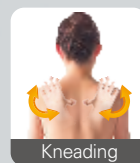

NEW & Exclusive

Live3D Massage™

Your desire of human-like massage has finally come true on a massage chair.

The upper 2 rollers could extend up to 6 cm of extra dimension, in order to relieve stiffness on top of your shoulder and neck.

As for the lower 2 rollers, which are made in thumb shape, bringing the sensation to a greater level.

Body Navi+™

3D Zero Gravity Massage Chair is able to sense your body more accurate with its 3D motion massage rollers, the data then transferred and transformed as reference to deliver an all new level of great experience; robotic massage has never felt this close to human massage.

The sensational pleasure, and quality of robotic massage has fundamentally improved with Body Navi+™. the page of massage chair is re-written.

Massage Techniques

Kneading

Tapping

Shiatsu

Rolling

Combo

Combo+