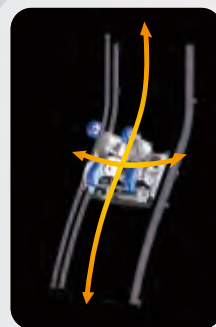

As for the lower 2 rollers, which are made in thumb shape, bringing the sensation to a greater level.

Body Navi+™

3D Zero Gravity Massage Chair is able to sense your body more accurate with its 3D motion massage rollers, the data then transferred and transformed as reference to deliver an all new level of great experience; robotic massage has never felt this close to human massage.

The sensational pleasure, and quality of robotic massage has fundamentally improved with Body Navi+™. the page of massage chair is re-written.

Massage Techniques

Kneading

Tapping

Shiatsu

Rolling

Combo

Combo+

Enlarged Coverage & Smoother Elevation

3D Zero Gravity Massage Chair is attentively designed with better coverage to users' upper body, and is capable of applying the massage horizontally up to 15cm, and 75cm vertically.