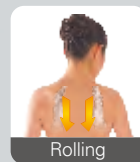

As for the lower 2 rollers, which are made in thumb shape, bringing the sensation to a greater level.

Body Navi+™

3D Zero Gravity Massage Chair is able to sense your body more accurate with its 3D motion massage rollers, the data then transferred and transformed as reference to deliver an all new level of great experience; robotic massage has never felt this close to human massage.

The sensational pleasure, and quality of robotic massage has fundamentally improved with Body Navi+™. the page of massage chair is re-written.

Massage Techniques

Kneading

Tapping

Shiatsu

Rolling

Combo

Combo+

3D Zero Gravity Massage Chair provides various techniques of massage, and programmed into hundreds of combination; gives you a technical therapist. There is also an option reserved for you, to manually select and receive single technique with multiple are of upper body, meeting your desire is always the top priority.

Enlarged Coverage & Smoother Elevation

3D Zero Gravity Massage Chair is attentively designed with better coverage to users' upper body, and is capable of applying the massage horizontally up to 15cm, and 75cm vertically.